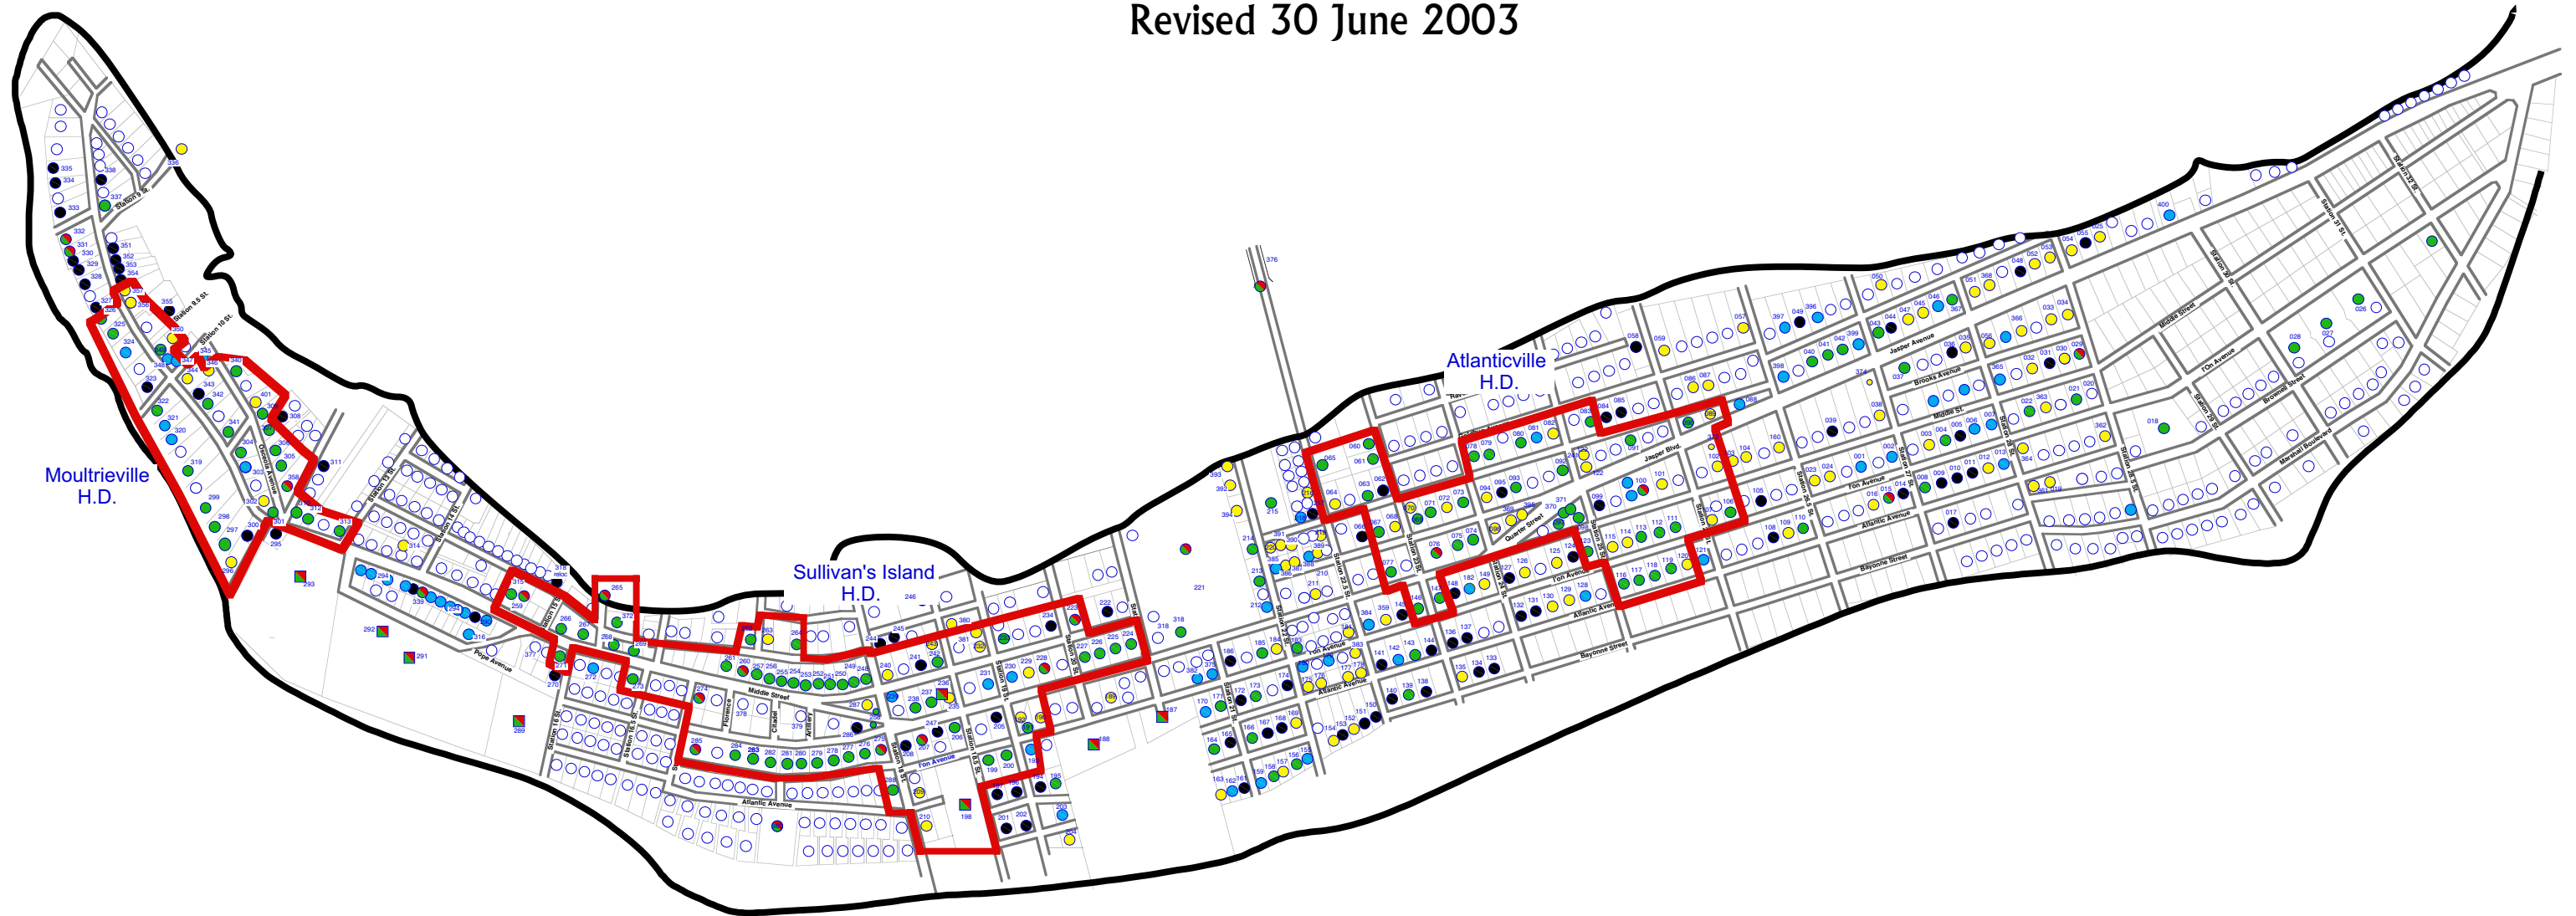

# Historic Resources of Sullivan's Island

## South Carolina

### Field Evaluation Map

Revised 30 June 2003

### Key

- Listed in the National Register
- Sullivan's Island Landmark
- Sullivan's Island Landmark (possibly National Register eligible)
- Traditional Island Resource
- Altered
- Gone
- Modern/Not Eligible for Survey
- Potential National Register or Local Historic District